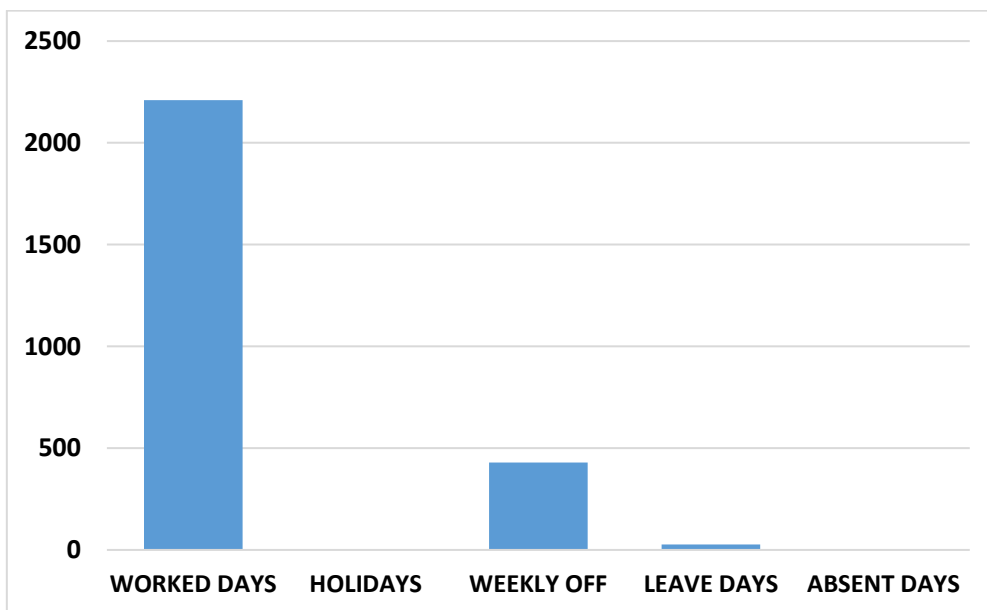

GURU NANAK EDUCATION COLLEGE, GOPALPUR

**ANALYSIS OF ATTENDANCE OF STUDENTS FOR THE MONTH OF
AUGUST 2020**

BATCH - ATTENDANCE OF 3RD SEMESTER

BATCH (2018-2020) - ATTENDANCE OF 4TH SEMESTER