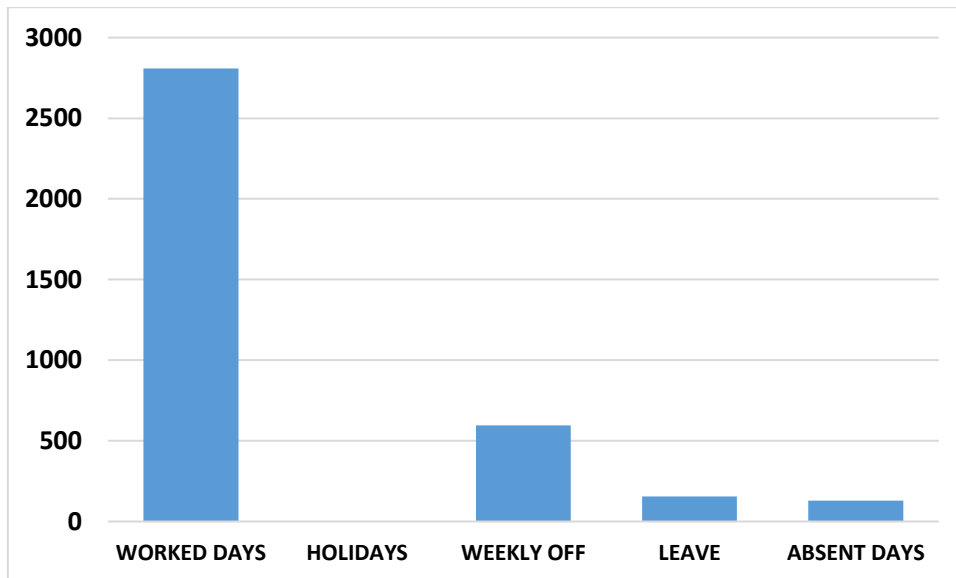

GURU NANAK EDUCATION COLLEGE, GOPALPUR

**ANALYSIS OF ATTENDANCE OF STUDENTS FOR THE MONTH OF
AUGUST 2020**

BATCH - ATTENDANCE OF 3RD SEMESTER

BATCH (2018-2020) - ATTENDANCE OF 4TH SEMESTER